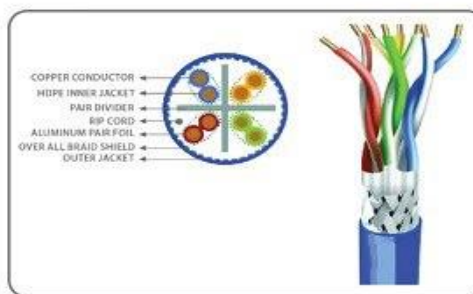

Shield: Aluminium / Polyester Foil / Aluminium Braiding (4×16×0.12 mm)

Cable Diameter: 8.1 ± 0.3 mm

Jacket: PVC (Indoor) / PE (Outdoor)

Better Cable Better Communication

www.isfahancable.com

[@isfahancable](https://www.instagram.com/isfahancable)